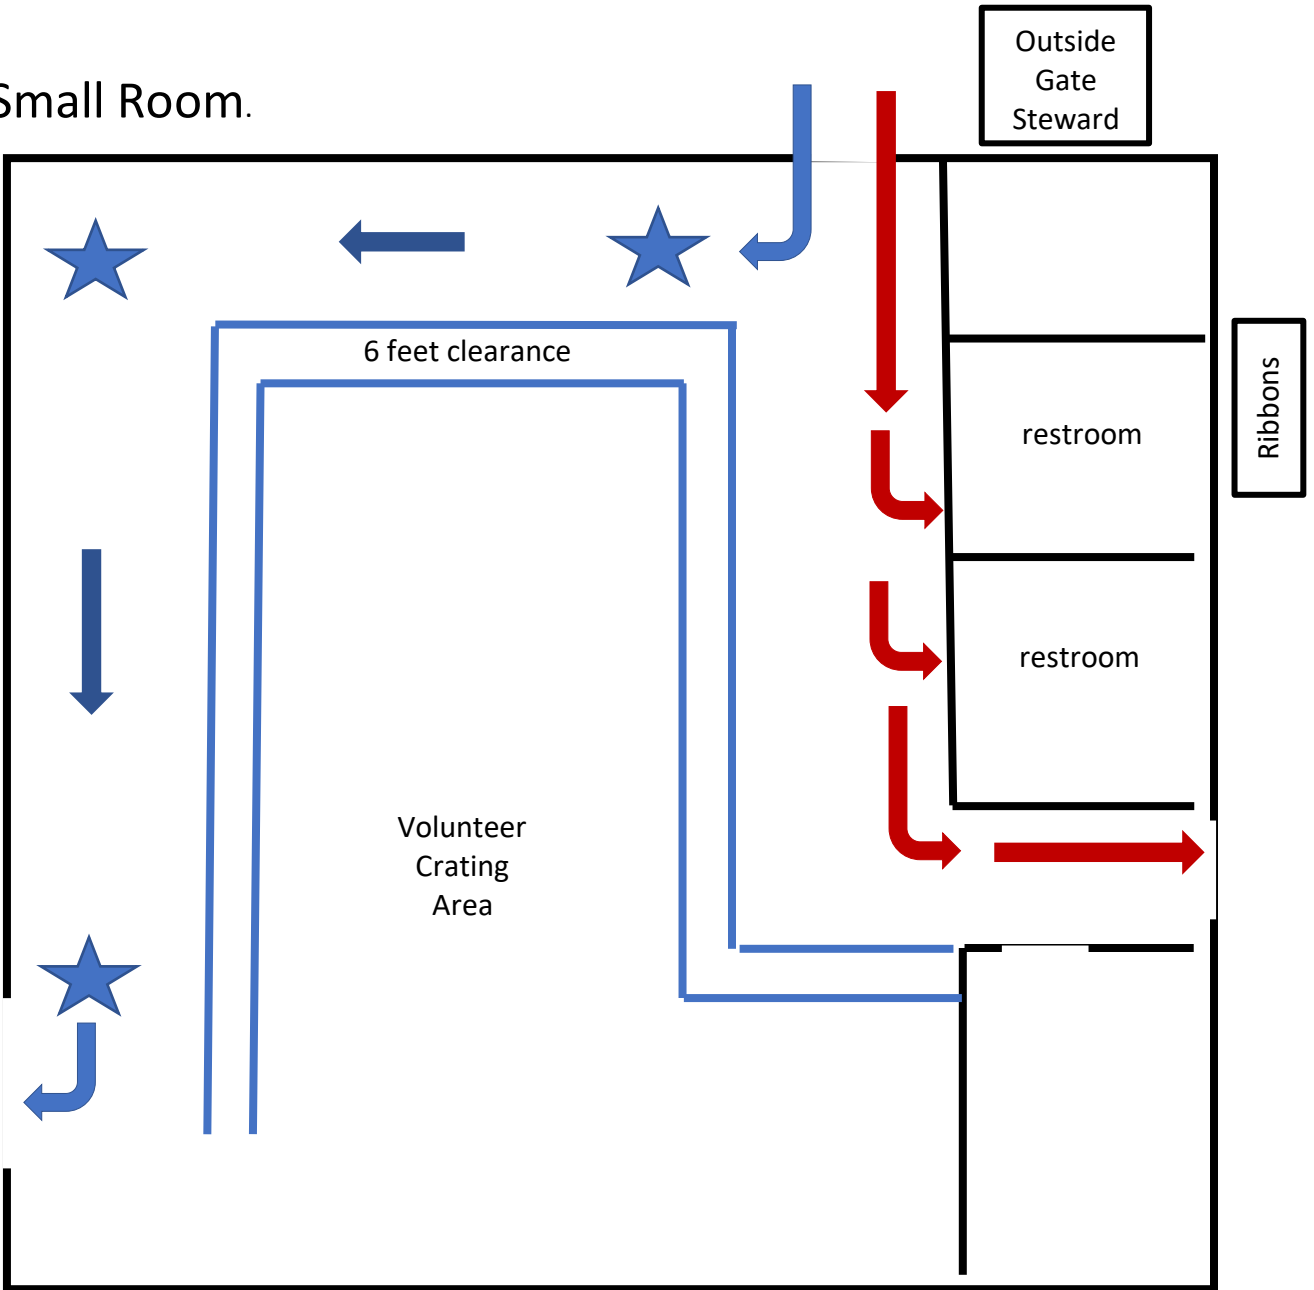

Small Room.

BLUE – Dog/Handler traffic flow for running. Each dog/handler moves from star to star.

RED – Traffic flow for restrooms

Large Room