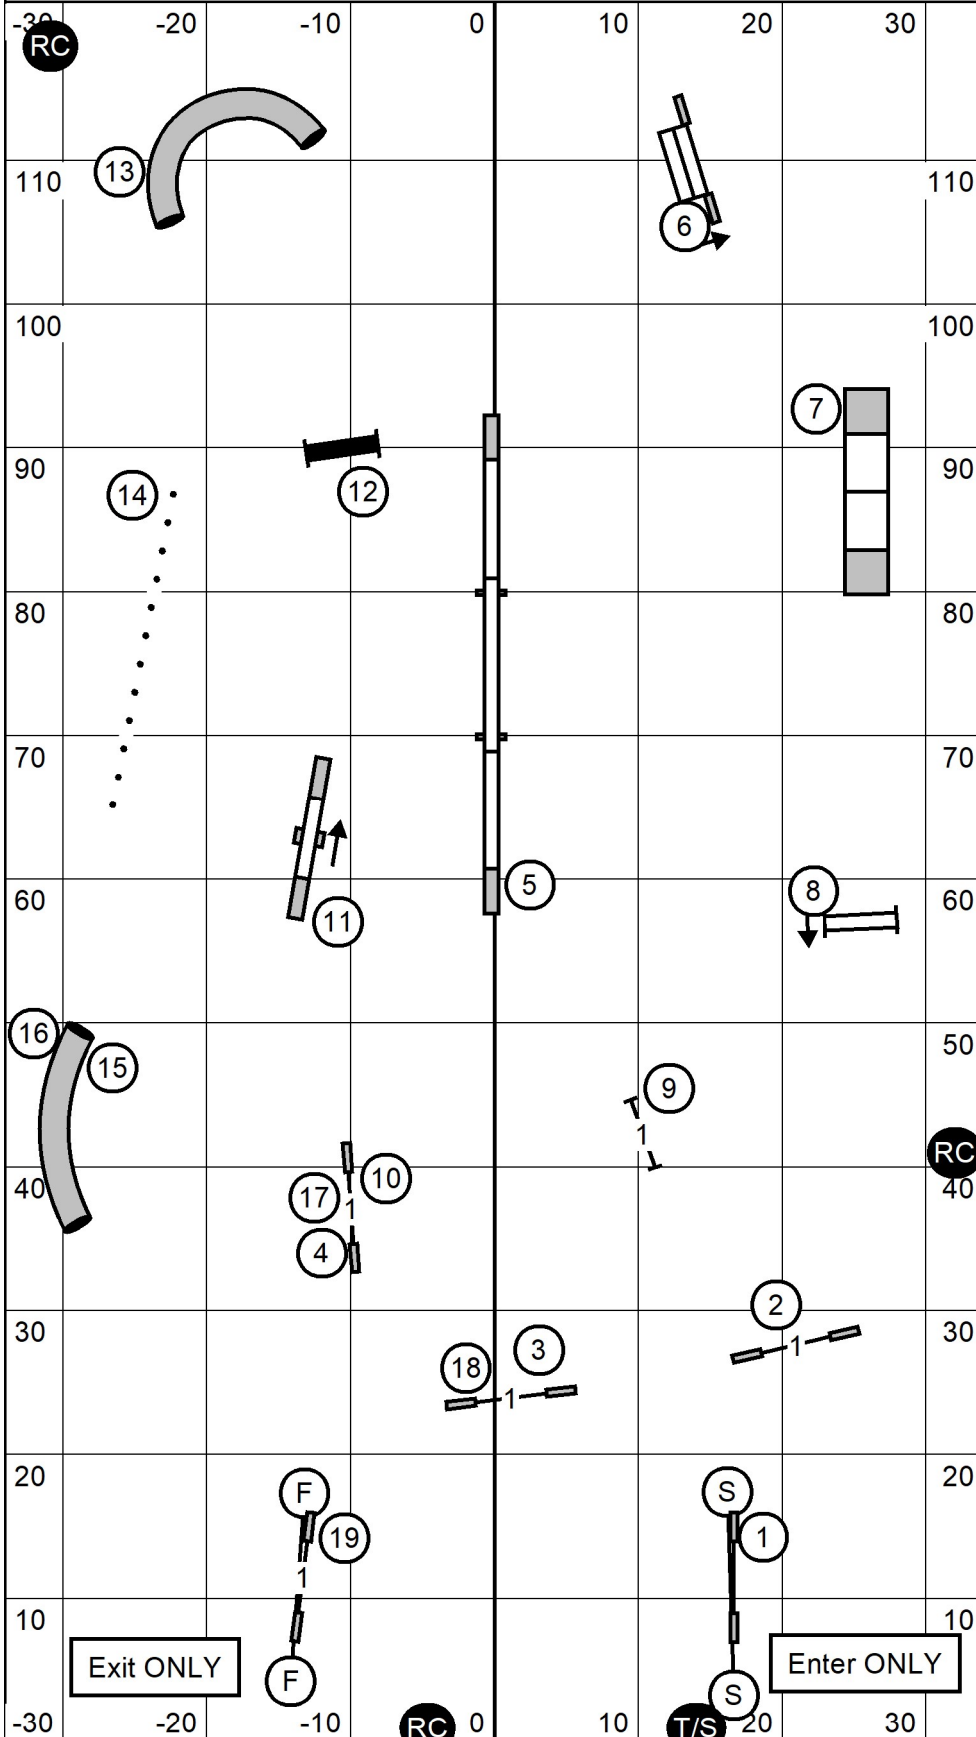

PREMIER STANDARD

Oshkosh Kennel Club

Friday/Oct. 16, 2020

Judge: Laura A English

Ring: 68X121 Indoors/Mats

Oshkosh Kennel Club

Oshkosh, WI

Please enter when the dog prior to you is at #19.